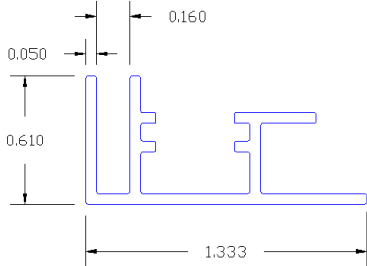

ABOVE: Silicone edge fabric frame profile. Super low profile .610" Can be with or without internal edge lit LEDs. Any size, any qty, 1 min. Alpina Manufacturing LLC Chicago, Since 1992 www.fastchangeframes.com tel: 1-800-915-2828 sales@fastchangeframes.com